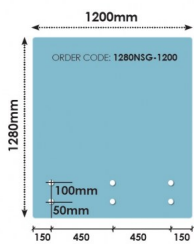

1200x1280 x 15mm Glass With 6 x Bottom Holes for Standoffs

- Width: 1200mm
- Height: 1280mm
- Thickness: 15mm
- 6 x 22mm holes for Standoffs

Suitable for installation with:

- Glass Standoffs
- Top Mount Rail

Glass is certified to Australian Standards
Toughened and Heat Soaked Glass with Polished Edges

Rating: Not Rated Yet

Price

\$ 218.00

\$ 19.82

[Ask a question about this product](#)

Description

- Width: 1200mm
- Height: 1280mm
- Thickness: 15mm