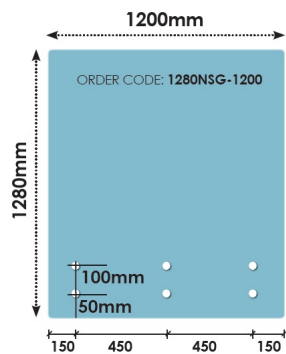

1200x1280 x 15mm Glass With 6 x Bottom Holes for Standoffs

- Width: 1200mm
- Height: 1280mm
- Thickness: 15mm
- 6 x 22mm holes for Standoffs

Suitable for installation with:

- Glass Standoffs
- Top Mount Rail

Glass is certified to Australian Standards
Toughened and Heat Soaked Glass with Polished Edges

Rating: Not Rated Yet

Price

\$ 218.00

\$ 19.82

[Ask a question about this product](#)

Description

- Width: 1200mm
- Height: 1280mm
- Thickness: 15mm

1200 x 1280 Standoff Facemount Glass Panel

- 6 x 22mm holes for Standoffs

Suitable for installation with:

- Glass Standoffs
- Top Mount Rail

Glass is certified to Australian Standards
Toughened and Heat Soaked Glass with Polished Edges