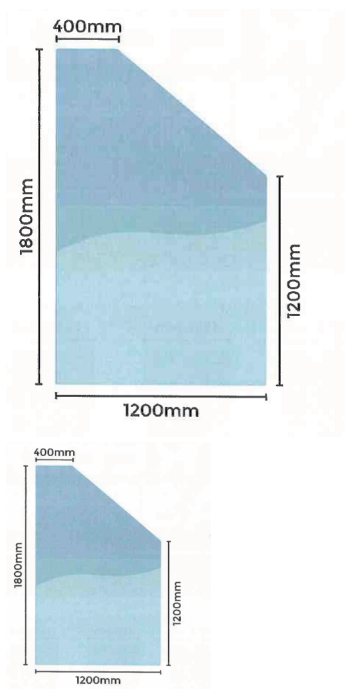

## 1200/1800mm High x 1200mm Wide Step down panel

1200 to 1800mm High x 1200mm wide step down panel

Rating: Not Rated Yet

**Price**

\$ 242.00

\$ 22.00

[Ask a question about this product](#)

Description 1200 to 1800mm High x 1200mm wide step down panel