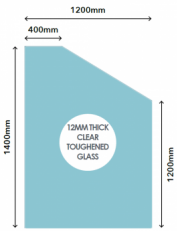

1200/1400mm High x 1200mm Wide Step down panel

ORDER CODE: 12NRP-1400HT

ORDER CODE: 12NRP-1400HT

1200 to 1400mm High x 1200mm wide step down panel

Rating: Not Rated Yet

Price
\$ 188.00

\$ 17.09

[Ask a question about this product](#)

Description 1200 to 1400mm High x 1200mm wide step down panel

// //