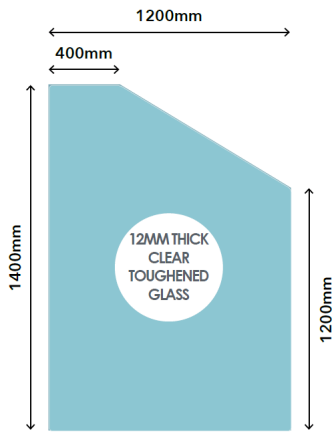

1200/1400mm High x 1200mm Wide Step down panel

ORDER CODE: 12NRP-1400HT

ORDER CODE: 12NRP-1400HT

1200 to 1400mm High x 1200mm wide step down panel

Rating: Not Rated Yet

Price
\$ 188.00

\$ 17.09

[Ask a question about this product](#)

Description 1200 to 1400mm High x 1200mm wide step down panel

// //