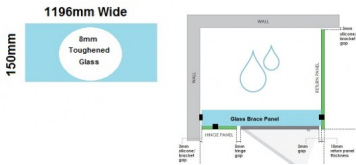

## 1196x150x 8mm - Glass Brace - Clear Toughened Glass

Glass Brace panel used to Connect the hinge panel to a return panel about the door.

- Width: 1196mm
- Depth: 150mm
- Thickness: 8mm
- Weight: 3.6kg
- Use With Hinge Panel: 579mm

### Description

Glass Brace panel used to Connect the hinge panel to a return panel about the door.

- Width: 1196mm
- Depth: 150mm
- Thickness: 8mm
- Weight: 3.6kg
- Use With Hinge Panel: 579mm

Requires 2 x Glass Brace Brackets ([Chrome Plated](#) or [Matt Black](#) Finish) and 1 x Wall Bracket ([Chrome Plated](#) or [Matt Black](#) Finish) for Installation.