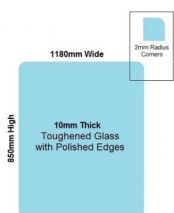

1180x850x10mm Toughened Glass Balustrade Panel with Polished edges

1180 x 850 Toughened Glass Balustrade Panel

Glass is certified to Australian Standards

- Width: 1180mm
- Height: 850mm
- Thickness: 10mm
- Weight: 25kg

Glass is certified to Australian Standards

- Width: 1180mm
- Height: 850mm
- Thickness: 10mm
- Weight: 25kg

1180 x 850 Toughened Glass Balustrade Panel

Suitable for installation with:

- Posts
- Side Fix glass clamps