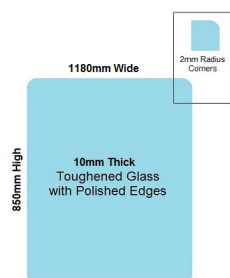

1180x850x10mm Toughened Glass Balustrade Panel with Polished edges

1180 x 850 Toughened Glass Balustrade Panel

Glass is certified to Australian Standards

- Width: 1180mm
- Height: 850mm
- Thickness: 10mm
- Weight: 25kg

Suitable for installation with:

- Posts
- Side Fix glass clamps

Rating: Not Rated Yet

Price

\$ 112.00

\$ 10.18

[Ask a question about this product](#)

Description

Glass is certified to Australian Standards

- Width: 1180mm
- Height: 850mm
- Thickness: 10mm
- Weight: 25kg

1180 x 850 Toughened Glass Balustrade Panel

Suitable for installation with:

- Posts
- Side Fix glass clamps