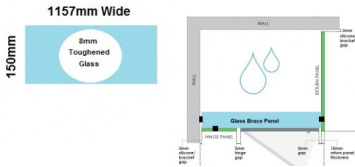

1157x150x 8mm - Glass Brace - Clear Toughened Glass

Glass Brace panel used to Connect the hinge panel to a return panel about the door. •Width: 1157mm •Depth: 150mm •Thickness: 8mm
•Weight: 3.6kg •Use With Hinge Panel: 540mm Requires 2 x Glass Brace Brackets and 1 x Wall Bracket for Installation.

Rating: Not Rated Yet

Price
\$ 28.50

\$ 2.59

[Ask a question about this product](#)

Description

Glass Brace panel used to Connect the hinge panel to a return panel about the door.

- Width: 1157mm
- Depth: 150mm
- Thickness: 8mm
- Weight: 3.5kg
- Use With Hinge Panel: 540mm