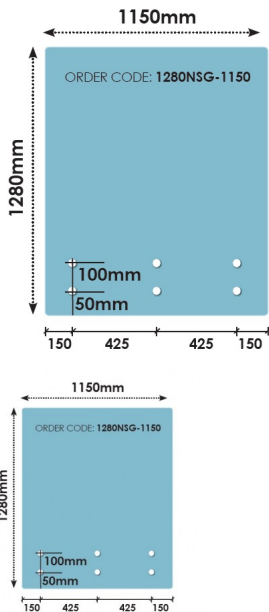

1150x1280 x 15mm Glass With 6 x Bottom Holes for Standoffs

1150x1280 x 15mm Glass With 6 x Bottom Holes for Standoffs Toughened and Heat Soaked Glass with Polished edges Glass is certified to Australian Standards Use with: •Standoffs for Face Mount Installation •Top Mount Handrail

Rating: Not Rated Yet

Price

\$ 210.00

\$ 19.09

[Ask a question about this product](#)

Description

- Width: 1150mm
- Height: 1280mm
- Thickness: 15mm
- 6 x 22mm holes for Standoffs

Suitable for installation with: