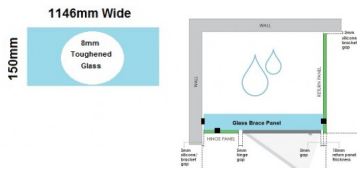

## 1146x150x 8mm - Glass Brace - Clear Toughened Glass

Glass Brace panel used to Connect the hinge panel to a return panel about the door. •Width: 1146mm •Depth: 150mm •Thickness: 8mm •Weight: 3.4kg •Use With Hinge Panel: 529mm Requires 2 x Glass Brace Brackets and 1 x Wall Bracket for Installation.

### Description

Glass Brace panel used to Connect the hinge panel to a return panel about the door.

- Width: 1146mm
- Depth: 150mm
- Thickness: 8mm
- Weight: 3.4kg
- Use With Hinge Panel: 529mm

Requires 2 x Glass Brace Brackets ([Chrome Plated](#) or [Matt Black](#) Finish) and 1 x Wall Bracket ([Chrome Plated](#) or [Matt Black](#) Finish) for Installation.