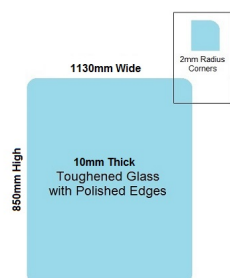

1130x850x10mm Toughened and Heat Soaked Glass with Polished edges

Glass is certified to Australian Standards

- Width: 1130mm
- Height: 850mm
- Thickness: 10mm
- Weight: 24kg

Suitable for installation with:

- Width: 1130mm
- Height: 850mm
- Thickness: 10mm
- Weight: 24kg

1130 x 850 Toughened Glass Balustrade Panel

Suitable for installation with:

- Posts
- Side Fix glass clamps

///