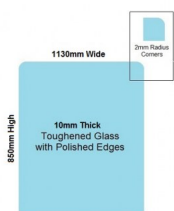

1130x850x10mm Toughened and Heat Soaked Glass with Polished edges

Glass is certified to Australian Standards

- Width: 1130mm
- Height: 850mm
- Thickness: 10mm
- Weight: 24kg

Suitable for installation with:

- Width: 1130mm
- Height: 850mm
- Thickness: 10mm
- Weight: 24kg

1130 x 850 Toughened Glass Balustrade Panel

Suitable for installation with:

- Posts
- Side Fix glass clamps

///