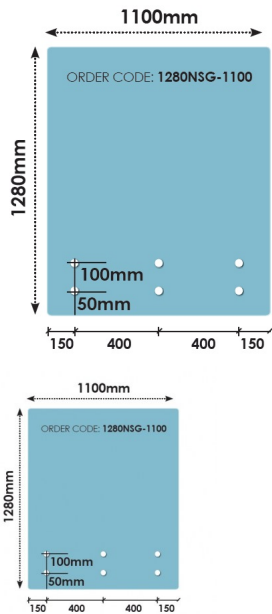

## 1100x1280 x 15mm Glass With 6 x Bottom Holes for Standoffs

1100x1280 x 15mm Glass With 6 x Bottom Holes for Standoffs Toughened and Heat Soaked Glass with Polished edges Glass is certified to Australian Standards Use with: •Standoffs for Face Mount Installation •Top Mount Handrail

### Description

- Width: 1100mm
- Height: 1280mm
- Thickness: 15mm
- 6 x 22mm holes for Standoffs

Suitable for installation with:

- Glass Standoffs
- Top Mount Rail

Glass is certified to Australian Standards  
Toughened and Heat Soaked Glass with Polished Edges