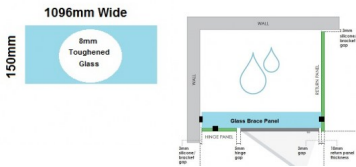

1096x150x 8mm - Glass Brace - Clear Toughened Glass

Glass Brace panel used to Connect the hinge panel to a return panel about the door. •Width: 1096mm •Depth: 150mm •Thickness: 8mm
•Weight: 3.3kg •Use With Hinge Panel: 479mm Requires 2 x Glass Brace Brackets and 1 x Wall Bracket for Installation.

Rating: Not Rated Yet

Price

\$ 25.40

\$ 2.31

[Ask a question about this product](#)

Description

Glass Brace panel used to Connect the hinge panel to a return panel about the door.

- Width: 1096mm
- Depth: 150mm
- Thickness: 8mm
- Weight: 3.3kg
- Use With Hinge Panel: 479mm