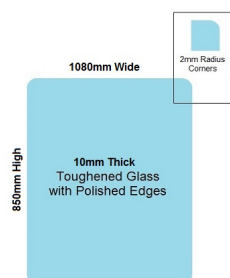

## 1080x850x10mm Toughened and Heat Soaked Glass with Polished edges

Glass is certified to Australian Standards

- Width: 1080mm
- Height: 850mm
- Thickness: 10mm
- Weight: 23kg

Suitable for installation with:

- Width: 1080mm
- Height: 850mm
- Thickness: 10mm
- Weight: 23kg

## 1080 x 850 Toughened Glass Balustrade Panel

---

Suitable for installation with:

- Posts
- Side Fix glass clamps

///