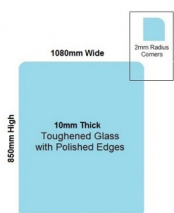

## 1080x850x10mm Toughened and Heat Soaked Glass with Polished edges

Glass is certified to Australian Standards

- Width: 1080mm
- Height: 850mm
- Thickness: 10mm
- Weight: 23kg

Suitable for installation with:

- Width: 1080mm
- Height: 850mm
- Thickness: 10mm
- Weight: 23kg