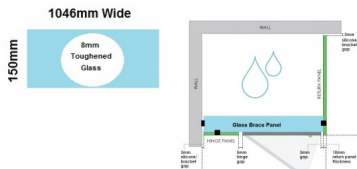

1046x150x 8mm - Glass Brace - Clear Toughened Glass

Glass Brace panel used to Connect the hinge panel to a return panel about the door. •Width: 1046mm •Depth: 150mm •Thickness: 8mm •Weight: 3.1kg •Use With Hinge Panel: 429mm Requires 2 x Glass Brace Brackets and 1 x Wall Bracket for Installation.

Rating: Not Rated Yet

Price
\$ 23.90

\$ 2.17

[Ask a question about this product](#)

Description

Glass Brace panel used to Connect the hinge panel to a return panel about the door.

- Width: 1046mm
- Depth: 150mm
- Thickness: 8mm
- Weight: 3.1kg
- Use With Hinge Panel: 429mm