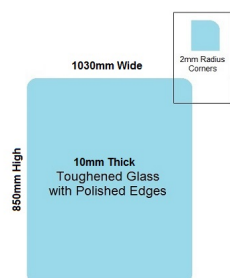

## 1030x850x10mm Toughened and Heat Soaked Glass with Polished edges

Glass is certified to Australian Standards

- Width: 1030mm
- Height: 850mm
- Thickness: 10mm
- Weight: 22kg

Suitable for installation with:

### Description

Glass is certified to Australian Standards

- Width: 1030mm
- Height: 850mm
- Thickness: 10mm
- Weight: 22kg

## 1030 x 850 Toughened Glass Balustrade Panel

---

Suitable for installation with:

- Posts
- Side Fix glass clamps

///