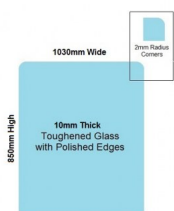

## 1030x850x10mm Toughened and Heat Soaked Glass with Polished edges

Glass is certified to Australian Standards

- Width: 1030mm
- Height: 850mm
- Thickness: 10mm
- Weight: 22kg

Suitable for installation with:

### Description

Glass is certified to Australian Standards

- Width: 1030mm
- Height: 850mm
- Thickness: 10mm
- Weight: 22kg